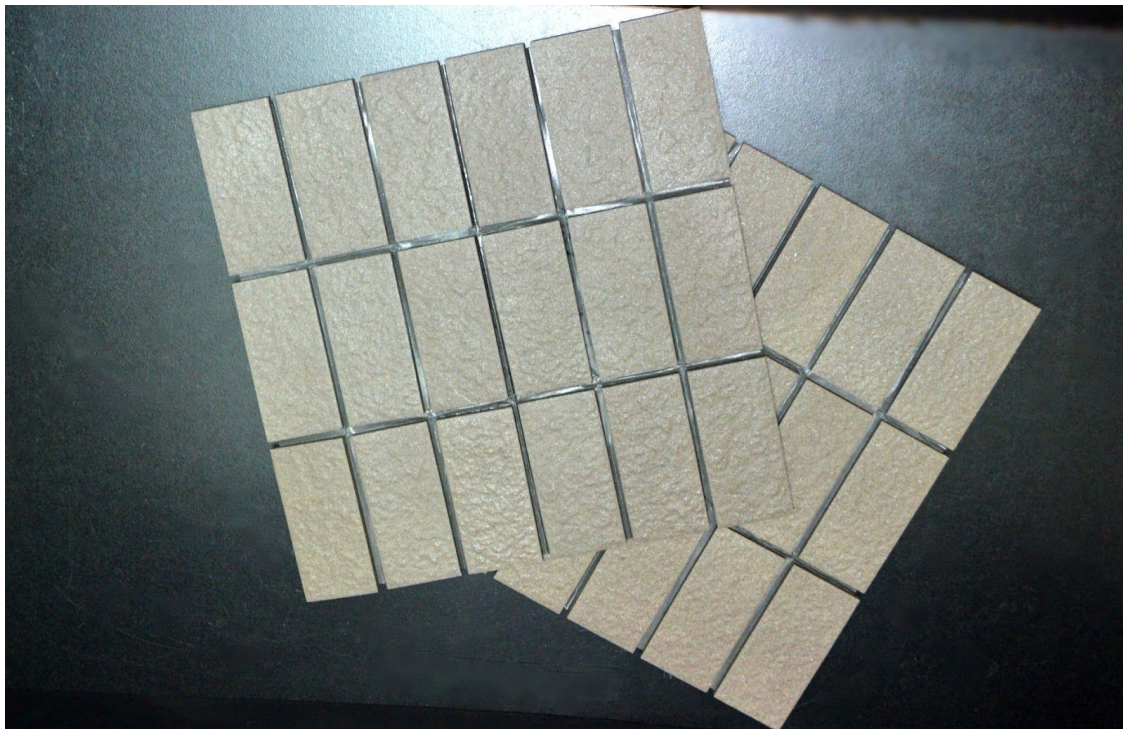

Artecasa Ceramic Company Limited

Product Brochure

Tiles at Artecasa Ceramic Company Ltd are curated with the utmost care and precision. Tiles add beauty and functionality to any room, they offer a means to express your personality, creativity and style into the space around you, which is exactly what we aim for our products to do for our clients.

Paper-Mesh Mount

Artecasa's mesh-mount allows for quick installation and accurate spacing between tiles in architectural applications.

Well-designed, Simple and Durable